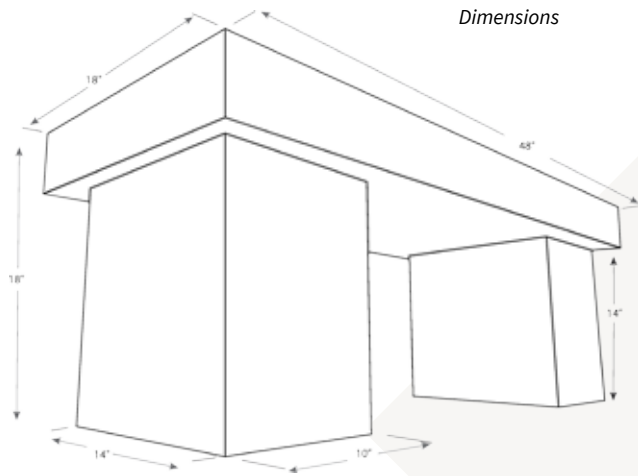

Call your Regional Sales Manager today to give your customers the luxurious Indiana Limestone they want instead of the cast options they're buying now.

Indiana Limestone fits YOUR Style

An outdoor living space can be incorporated into your designs for residential, commercial, private, and public spaces. Bridging traditional and contemporary styles, Urban Hardscapes products are crafted in our Southern Indiana mills and serve a broad spectrum of applications.

Product Features

- Easy to install
- ADA compliant height for residential or commercial applications
- Made from solid pieces of Indiana Limestone

Call your Regional Sales Manager today at (812) 275-3341