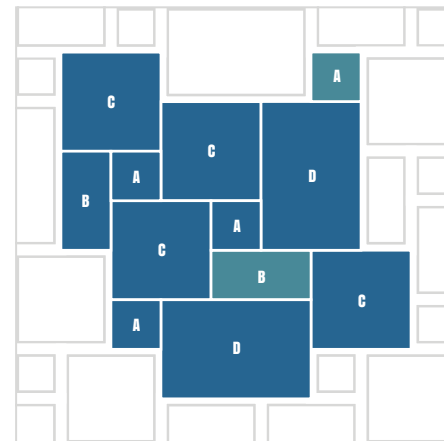

Combine slab and small format sizes for maximum versatility.

Available in our popular full color blend to coordinate with the entire Urban Hardscapes line.

Lyon

- A. 6" x 6" or 12" x 12"
- B. 6" x 12" or 12" x 24"
- C. 12" x 12" or 24" x 24"
- D. 12" x 18" or 24" x 36"

Hopscotch

- A. 6" x 6"
- B. 12" x 12"

Both combine slab and new **small format paving**.